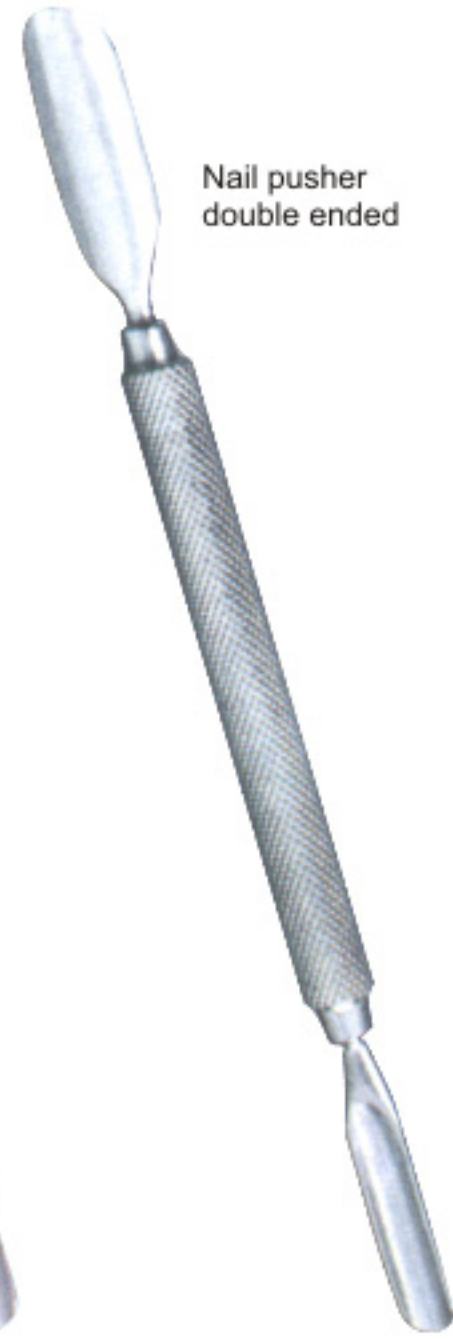

Art # B 10-2162

Art # B 10-2163

Art # B 10-2164

Fiber Tweezer,  
(Str & Cvd) Size: 6,5"

Art # B 10-2165

College tweezer w/Lock  
(Str &Cvd) Size: 6,25"

Art # B 10-2166

College tweezer, w/Pin  
(Str & Cvd) Size: 6,25"

Art # B 10-2167

Watch Maker tweezer,  
Cross Action, (Str )

Art # B 10-2168

Watch maker tweezer,  
Cross Actoin(Cvd)

Art # B 10-2169

Cuticle pusher

Art # B 11-2170

Cuticle pusher

Art # B 11-2171

Cuticle pusher

Art # B 11-2172

Nail pusher  
double ended

Art # B 11-2173

Cuticle pusher

Art # B 11-2174

Nail pusher  
double ended