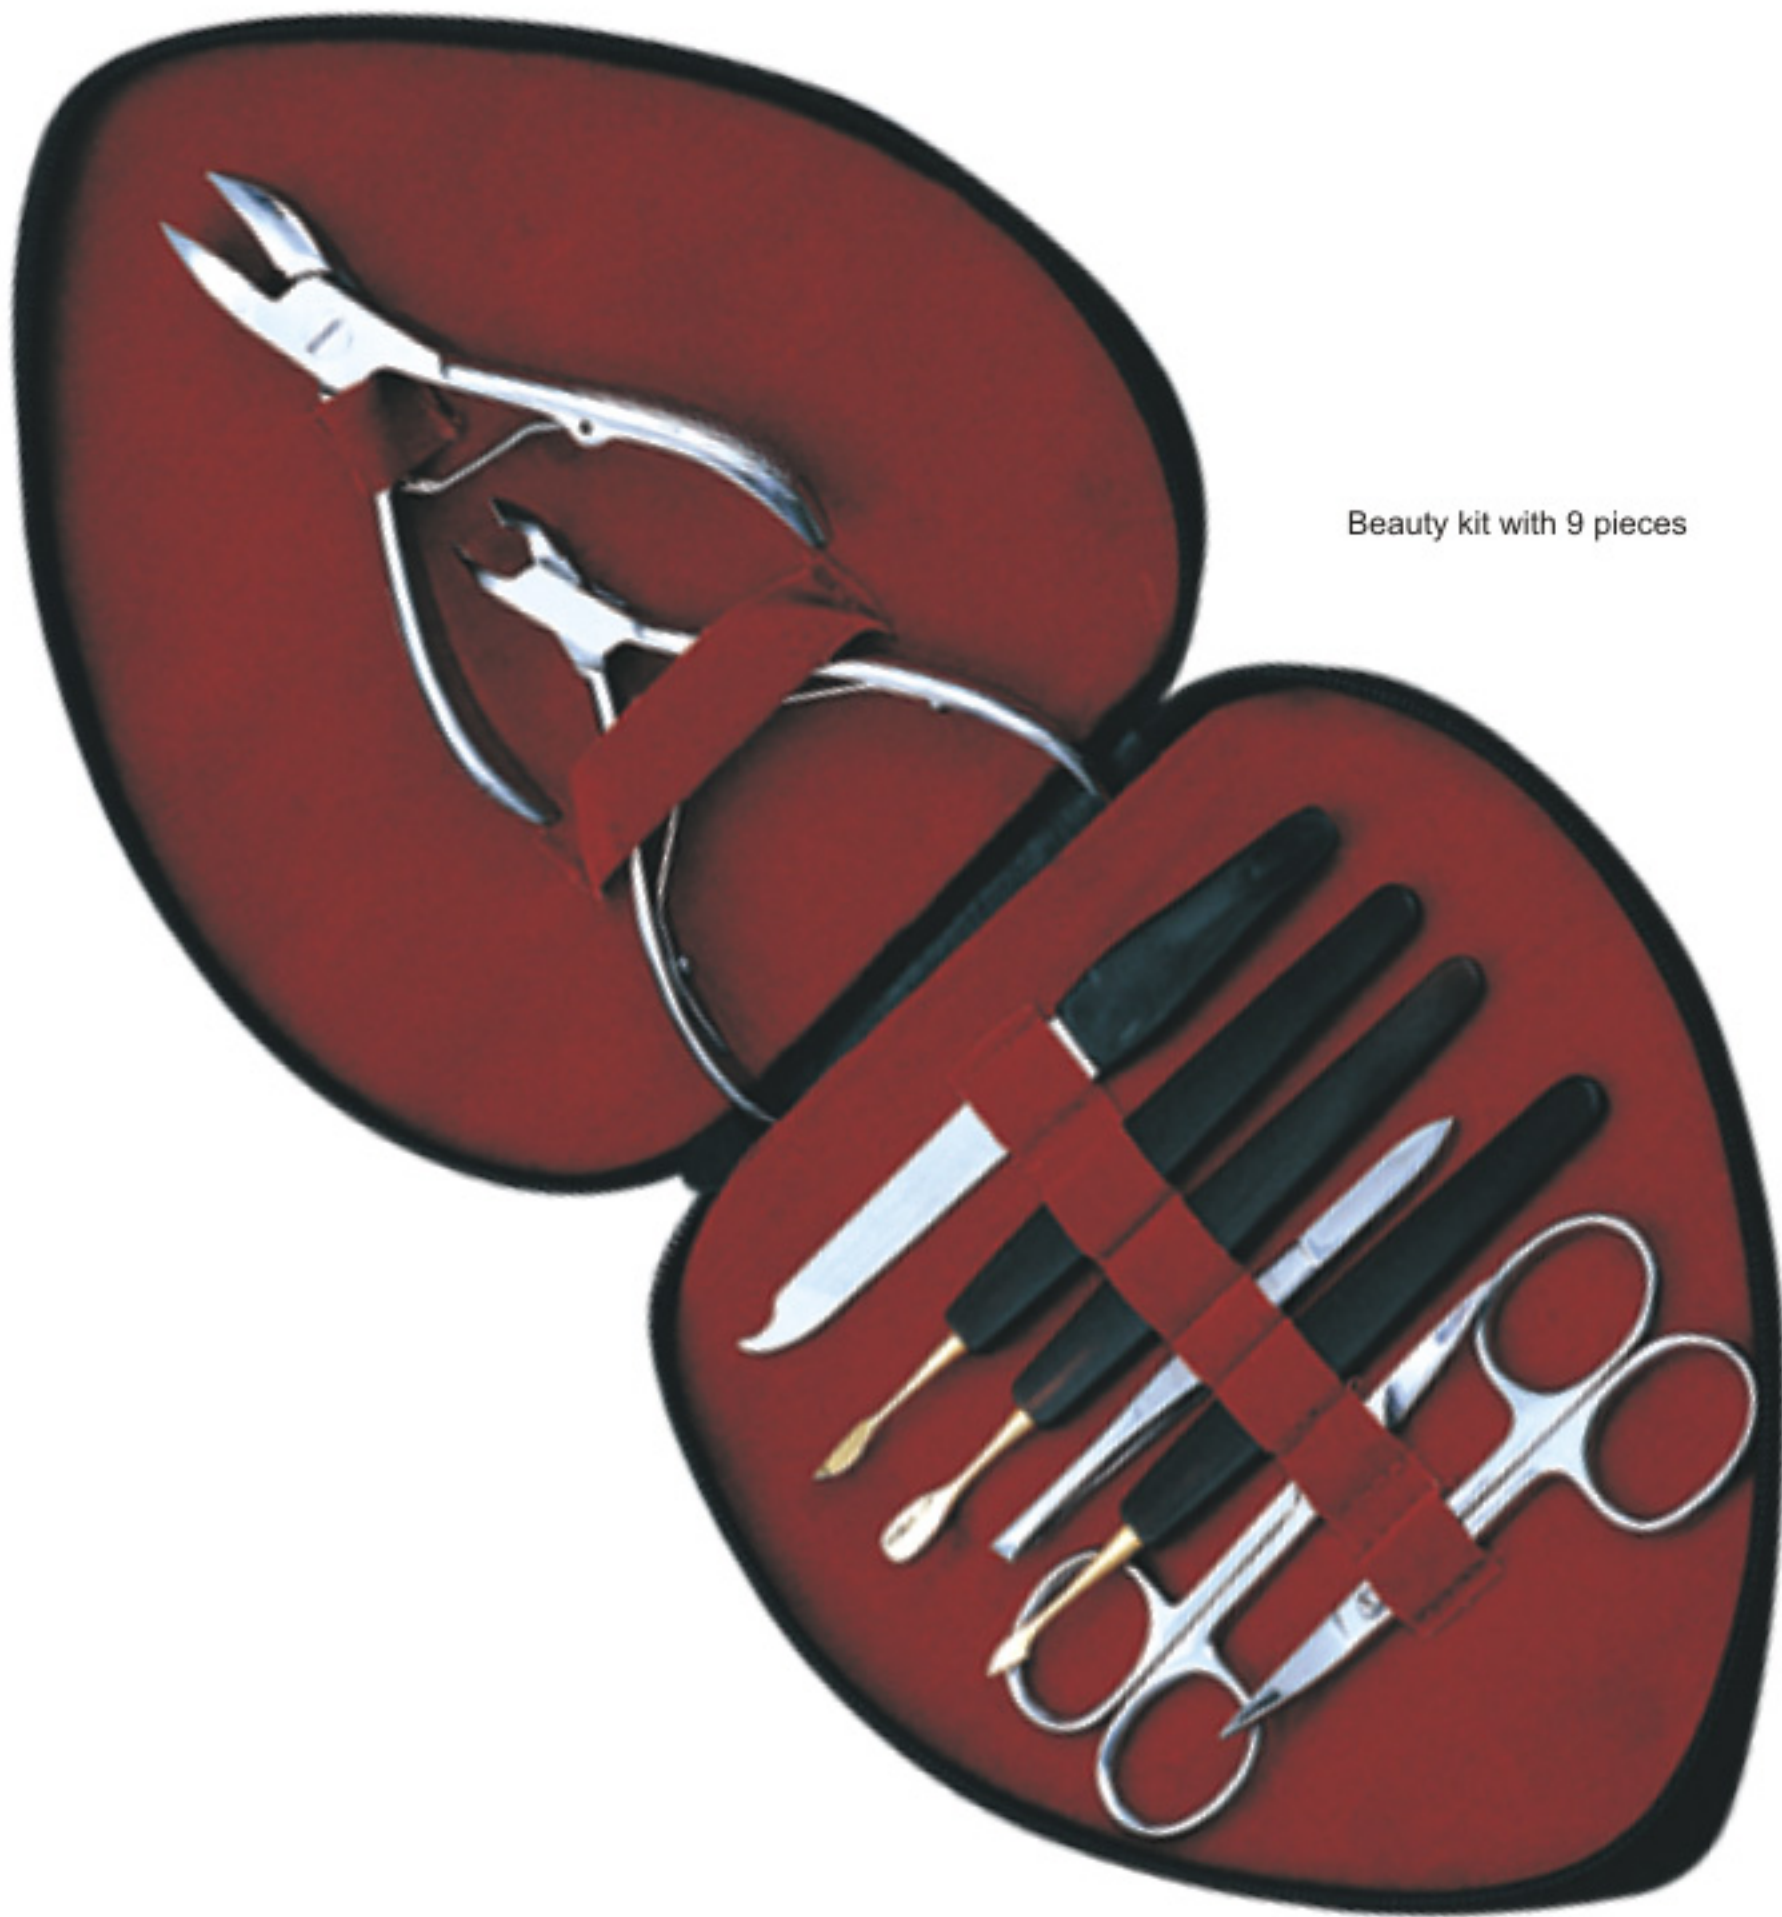

Art # B 17-2275

Shaving Razor With  
Plastic Handle

Art # B 17-2273

Shaving Razor With  
Plastic Handle

Art # B 17-2274

Eyebrow tweezer with balister packing

Art # B 18-2276

Nail scissor with balister packing

Art # B 18-2277

Cuticle Nipper with balister packing

Art # B 18-2278

Hair cutting scissor (razor edge) with high quality gift pac

Art # B 18-2279

Beauty kit with 9 pieces

Art # B 18-2280